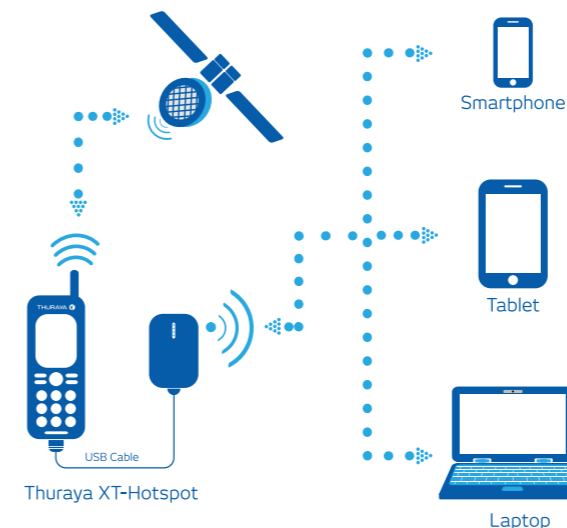

Thuraya XT-Hotspot

Thuraya XT-Hotspot gives you the world's fastest Wi-Fi via satellite phones. It offers a plug-and-play solution, enabling easy and economical Internet access over Thuraya's mobile satellite network with fast data speeds of up to 60 kbps. The XT-Hotspot uses the GmPRS connection of your Thuraya handset for quick and secure Internet connectivity in the most remote locations.

Available for: *Thuraya XT-PRO, Thuraya XT*