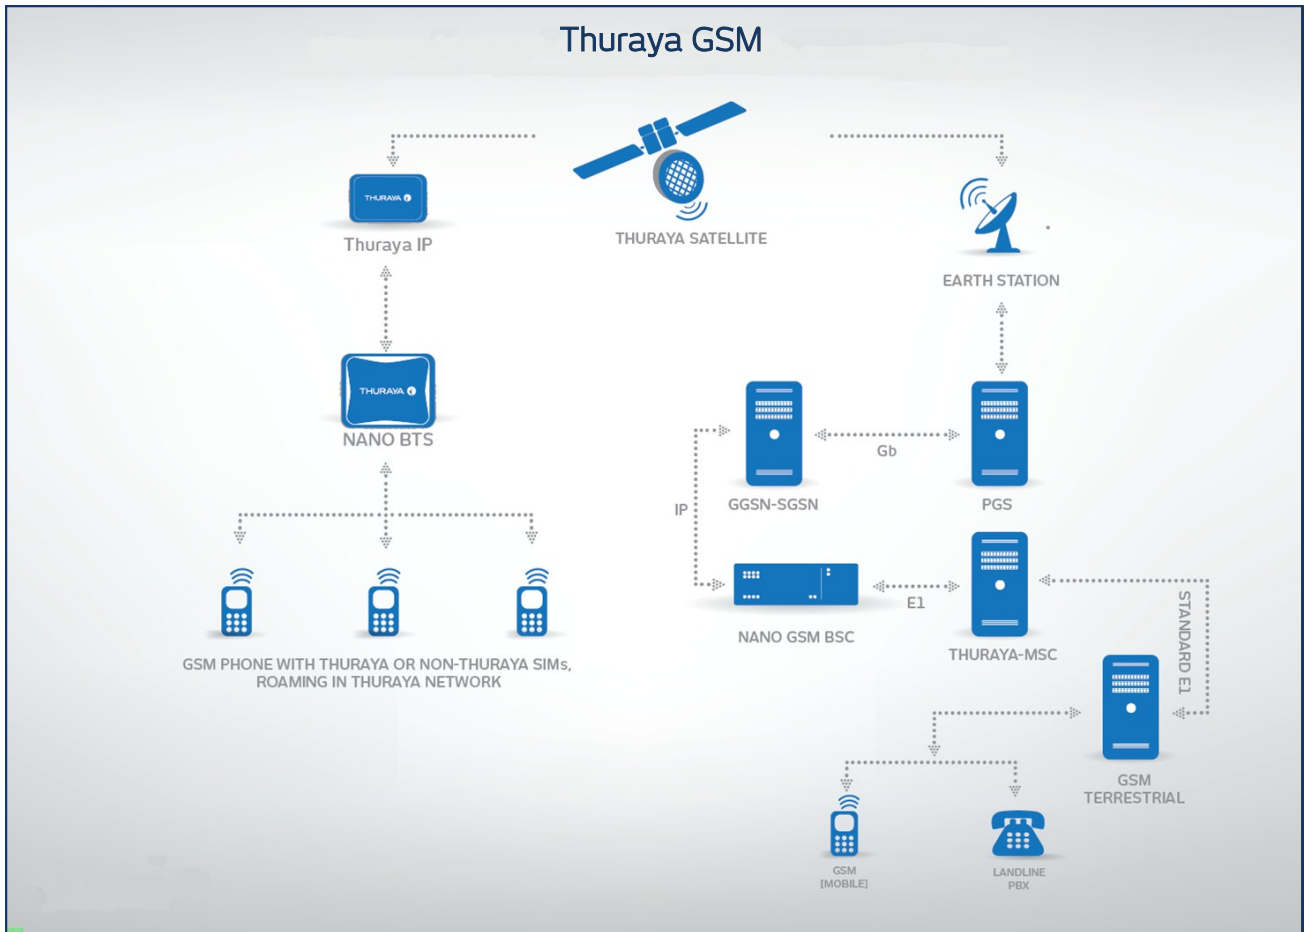

### About Thuraya GSM

The innovative Thuraya GSM Solution provides added convenience for users needing to communicate outside of the GSM network range. It is used to extend GSM services to remote locations (mobile locations) with Thuraya IP as the backbone link. It gives end-users added mobility, more freedom and fewer restrictions on their communications.

### Who uses this solution?

Thuraya GSM is an excellent solution, which can accommodate the various communication needs of the Oil & Gas industry. It is an ideal companion for organizations with units on the move who need to rely on clear, steady connectivity and uninterrupted communications.

### How does it work over Thuraya IP?

Thuraya GSM users can enjoy the convenience of using a GSM phone in remote locations since the calls are actually established over satellite in the packet mode. Its main function is to allow GSM roaming in remote and isolated locations where GSM services are generally not available. The IP access is used along with THIP terminals in both standard and streaming mode if needed. Users of this reliable solution can enjoy several benefits such as the ease of deployment of remote GSM networks and its simple, swift operation.

## Diagram