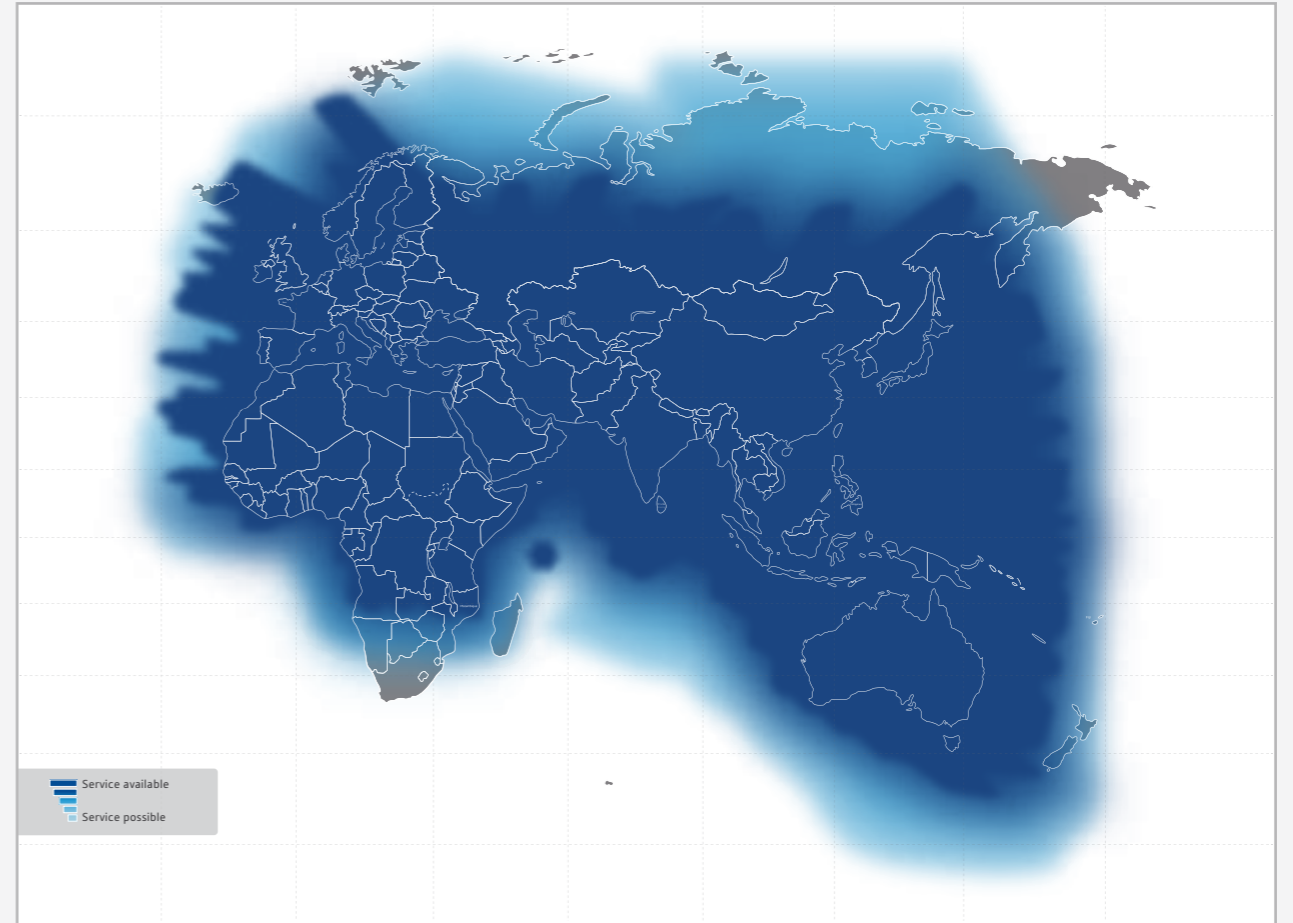

Thuraya's Coverage Area

Thuraya MCD Voyager enables you to stay connected and communicate via satellite across Thuraya's footprint, which extends across 161 countries in Asia, Australia, Africa, the Middle East and Europe.

Wherever your mission or business operations take you, Thuraya MCD Voyager provides the advantage of reliable satellite communications even in the most challenging environments and remote locations.

Thuraya MCD Voyager connects you, no matter where you are.

This map represents Thuraya expectations of coverage. For further information, please contact Thuraya Customer Care at customer.care@thuraya.com or visit www.thuraya.com