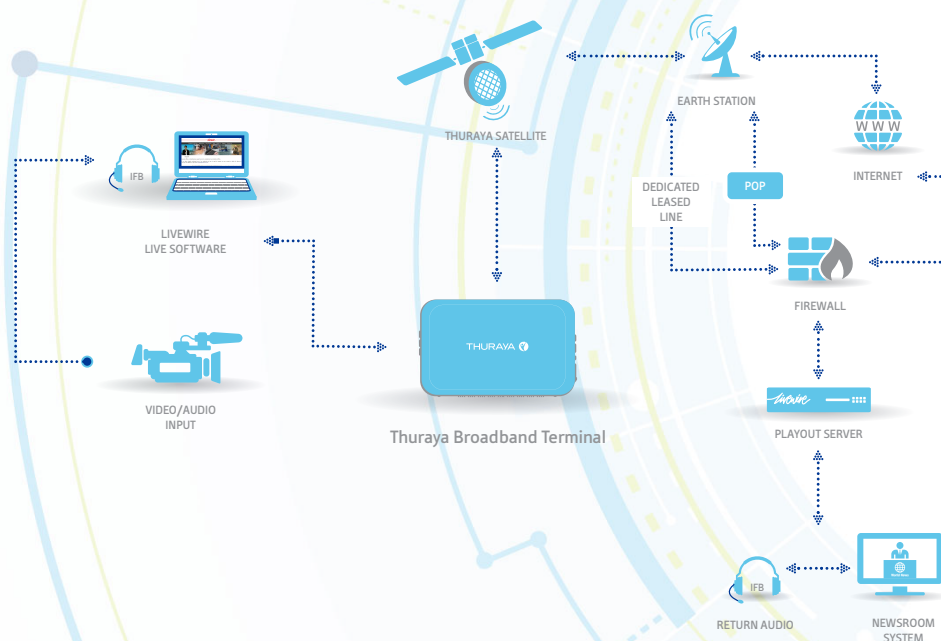

MEDIA

Livewire

Set up and start broadcasting
within minutes

Video Streaming

THURAYA 

About Livewire

Livewire is a lightweight, cost-effective solution that allows users to transmit live or store-and-forward video from almost any location. The system is optimised for Thuraya's IP broadband terminals and network.

The Livewire M-Link suite has been designed to enable broadcasters to set up and begin transmitting live or edited news reports back to the studio as quickly and easily as possible, without the need for VSAT. M-Link Newscaster will transmit HD and SD store-and-forward video, while M-Link Live X is designed for live broadcast. Both can be deployed and operated by just one person. The solution offers a wide choice of encoding profiles and broadcast-quality options and supports HD video and high-quality audio over a 256kbps streaming connection.

How does it work over Thuraya IP broadband terminals?

To send store-and-forward video or to broadcast live, a reporter in the field simply needs a camera connected to a laptop loaded with M-Link software and a Thuraya IP broadband terminal. The solution compresses and encodes the video and audio and transmits them via the Thuraya IP broadband network to Thuraya's Earth Station. From there, three choices are offered for the streams to reach the newsroom: 1) through the worldwide web 2) through one of the two POPs (points-of-presence) available in Singapore or London or, 3) through a Dedicated Leased Line. At their destination, the signals are decoded for broadcast by the M-Link Exchange broadcast video receiver.