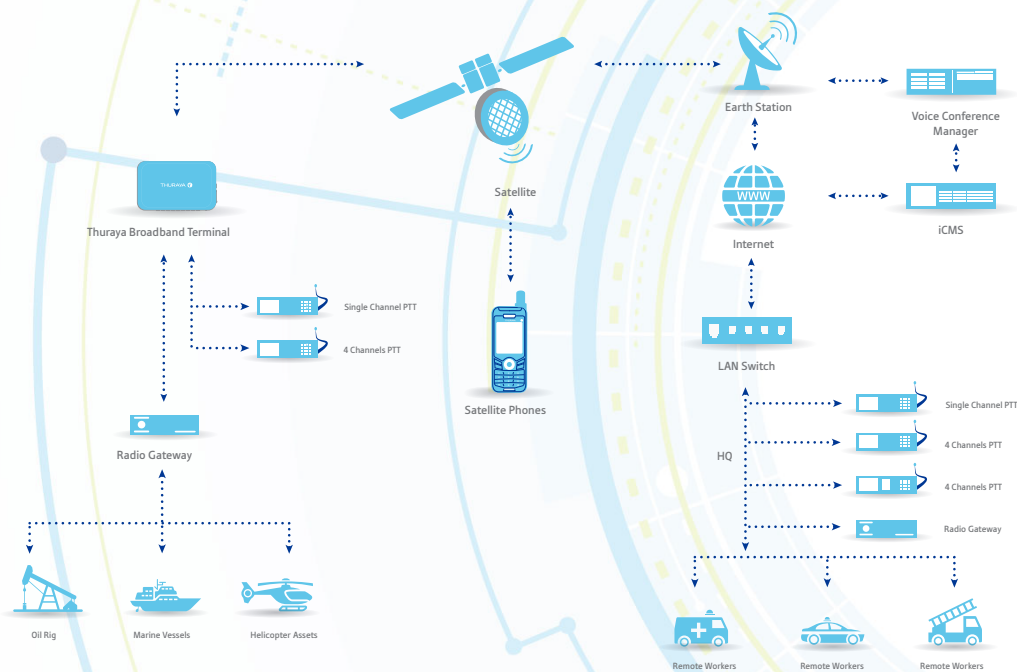

# Thuraya NettedComms

Bridges multiple networks and  
devices to unify communications

Netted  
Communications

THURAYA 

## About Thuraya NettedComms

Large-scale, mission-critical assignments involving multiple teams in remote areas present a major communications challenge. How do you coordinate and streamline links between operatives who are using different devices and networks – such as radio, landline and mobile – while maintaining security and network integrity? How do you ensure uninterrupted service in places where radio reception is poor?

In association with Speakerbus, Thuraya has developed a turnkey solution for secure interoperability between multiple users on land and at sea. Thuraya NettedComms is a collaboration platform that coordinates communication from multiple devices and locations, creating an integrated, coherent and easy-to-access network. With Thuraya NettedComms, you can quickly establish a single remote headquarters to handle all your communications on a dedicated secure network, underpinned by Thuraya's IP broadband terminals and network.

## How does it work over Thuraya IP broadband terminals?

The headquarter is equipped with a Thuraya IP broadband terminal, which as a native IP device connects seamlessly to the radio gateway via Ethernet cable. The satellite connection is utilised when terrestrial links are unavailable or unreliable, or when “over-the-horizon” communications are needed. Users at multiple locations can talk instantly to a pre-defined group with a single press of a button. The solution has the flexibility to provide instant, open audio or video conferences over local, wide area or global networks, and is scalable to include thousands of users.