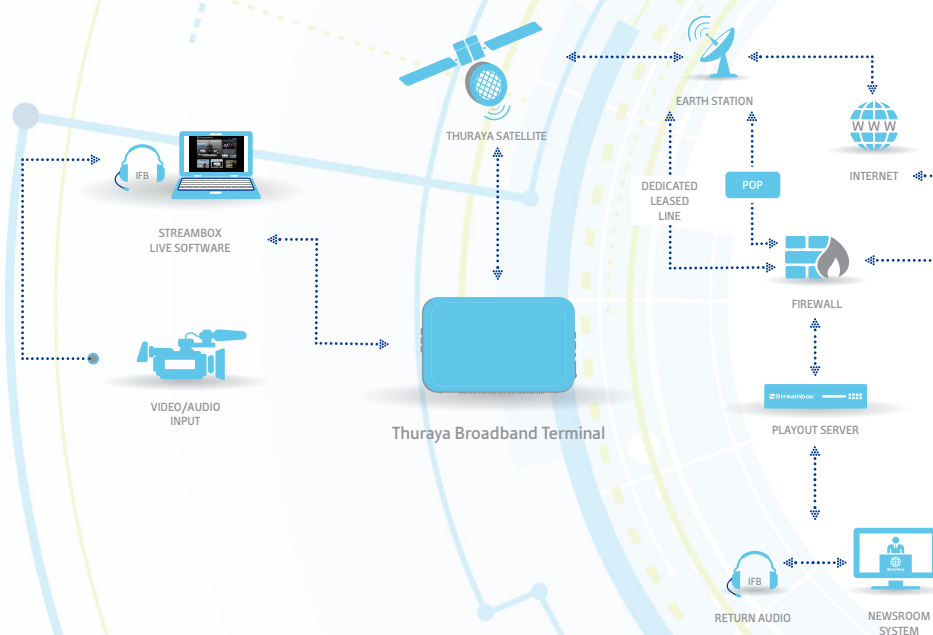

# Streambox

End-to-end control of video capture,  
transmission and management

Video  
Streaming

THURAYA 

## About Streambox

Streambox Live is an end-to-end solution that enables fast capture, transmission, management and broadcast of digital video. At the site of a breaking news story, any reporter equipped with a camera, Streambox Live encoding software and a Thuraya IP broadband terminal can commence live streaming within seconds. At the receiving end, media professionals use Streambox Live decoding software to prepare the video for immediate broadcast, or to store it for future use.

Every day, an immense volume of video is streamed into the newsrooms of major broadcasters. Streambox Live provides the tools to sort, search and preview multiple video streams efficiently and rapidly. Editors make their selections and then route the video from the cloud-based Streambox Live server to their decoders while only paying for what they use, which makes the solution very cost effective.

## How does it work over Thuraya IP broadband terminals?

Digital video and audio is channelled from the reporter's camera to a laptop loaded with Streambox Live software. This encodes the signal and routes it via the Thuraya IP broadband terminal and network to Thuraya's Earth Station. From there, three choices are offered for the encoded streams to reach the user: 1) through the worldwide web 2) through one of the two POPs (points-of-presence) available in Singapore or London or, 3) through a Dedicated Leased Line. All video transmitted by Streambox Live users is automatically sent to the Streambox Live Server, where it is available for review and download.